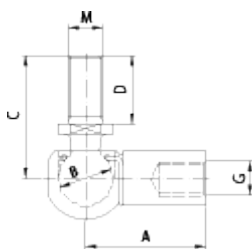

Data Sheet

Article number: 04HPX22

Description: Stabilus Industry Line Kugleholder Steel
Type PX22 M5/Ø10

Measures

A	= 22
B	= 10
C	= -
G	= M5
MxD	= -